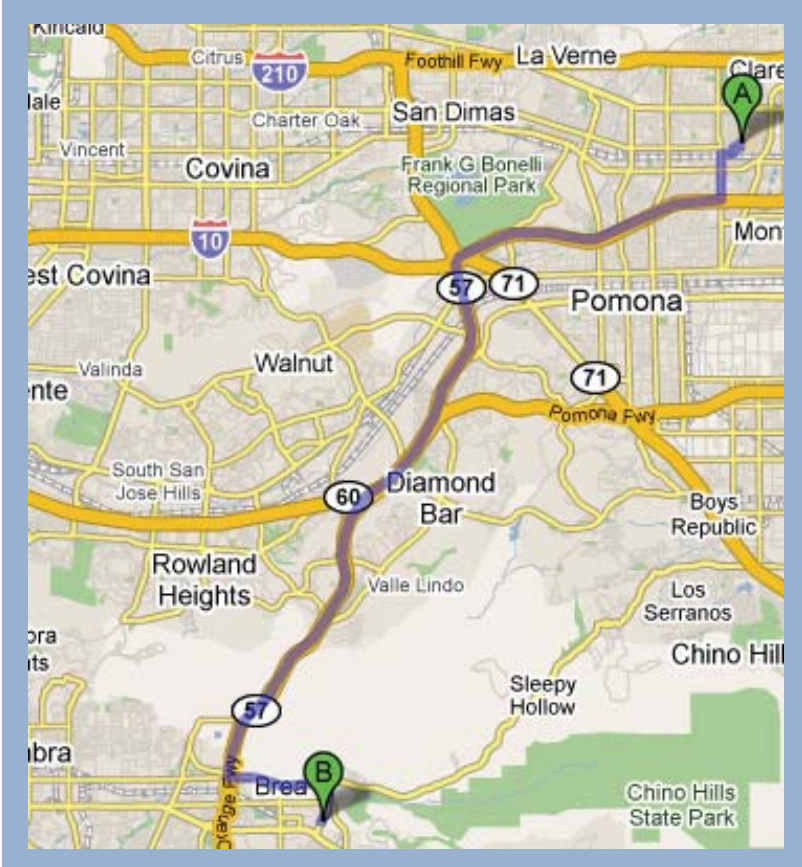

THROWING SOMETHING AWAY?

At least twice each week, LANDFILL WASTE travels 42 miles from Claremont to Olinda Alpha Landfill in Brea and back, using 15 gallons of gas. (that's >1,500 gallons/year)

What DOESN'T go in the trash:
Recycling - Compost
Hazardous and Electronic waste
Reusable items

Sustainability Integration Office - www.pomona.edu/sustainability

THERE IS NO "AWAY."