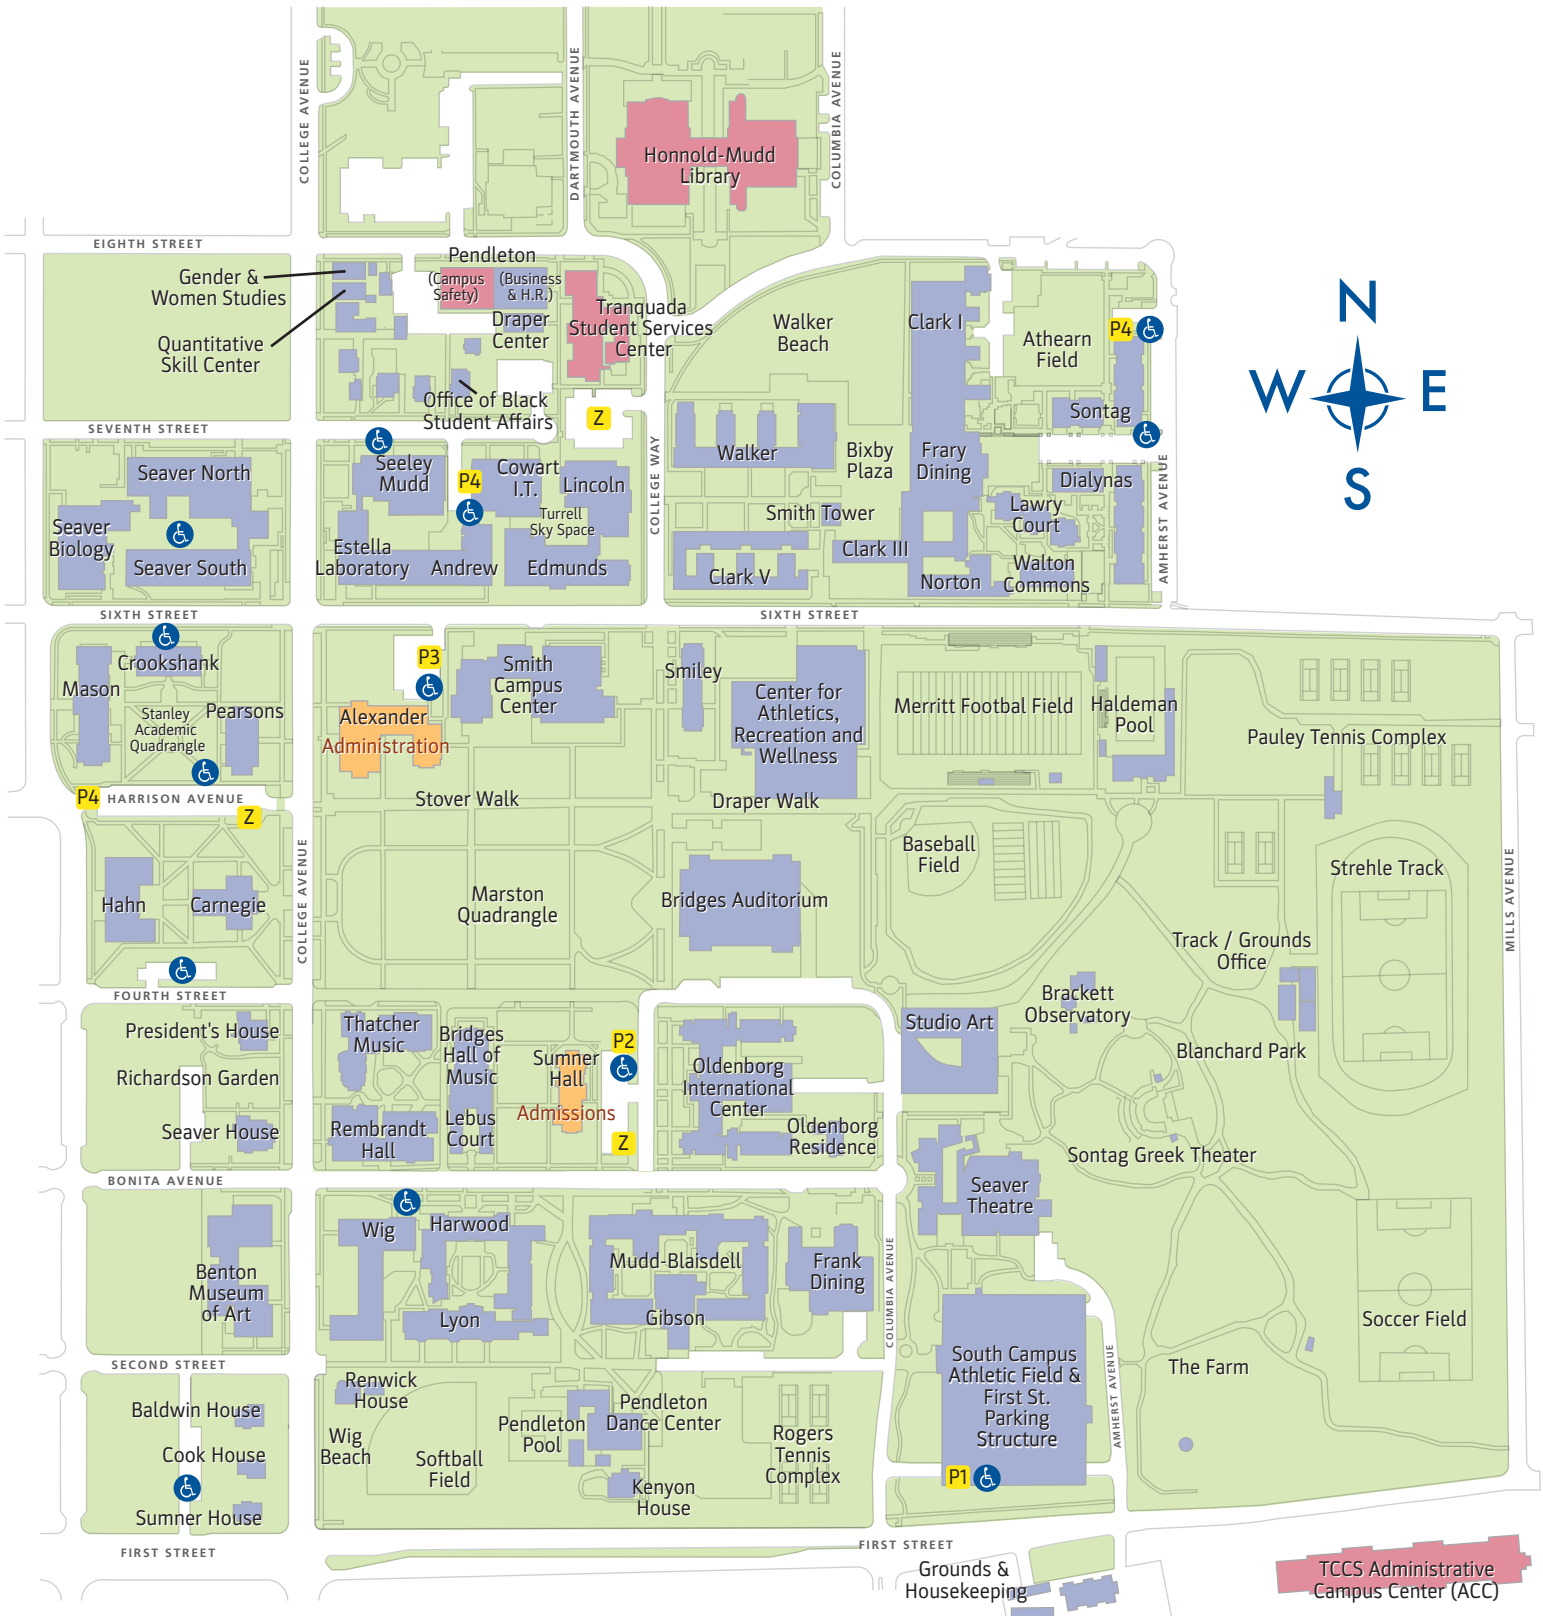

Pomona College

VISITORS' MAP

- Pomona Admissions & Administration
- Other Pomona Facilities
- The Claremont Colleges Services (TCCS)
- P1 General Public Parking
- P2 Guest Parking for Admissions
- P3 Guest Parking for Administration Building
- P4 Student and/or Faculty/Staff Parking
- Z ZIP Car Parking
- Handicap Parking

TCCS Administrative Campus Center (ACC)

On-street parking for the General Public is also available along College Avenue. — On-street parking for the Faculty/Staff only is also available along Bonita Avenue.