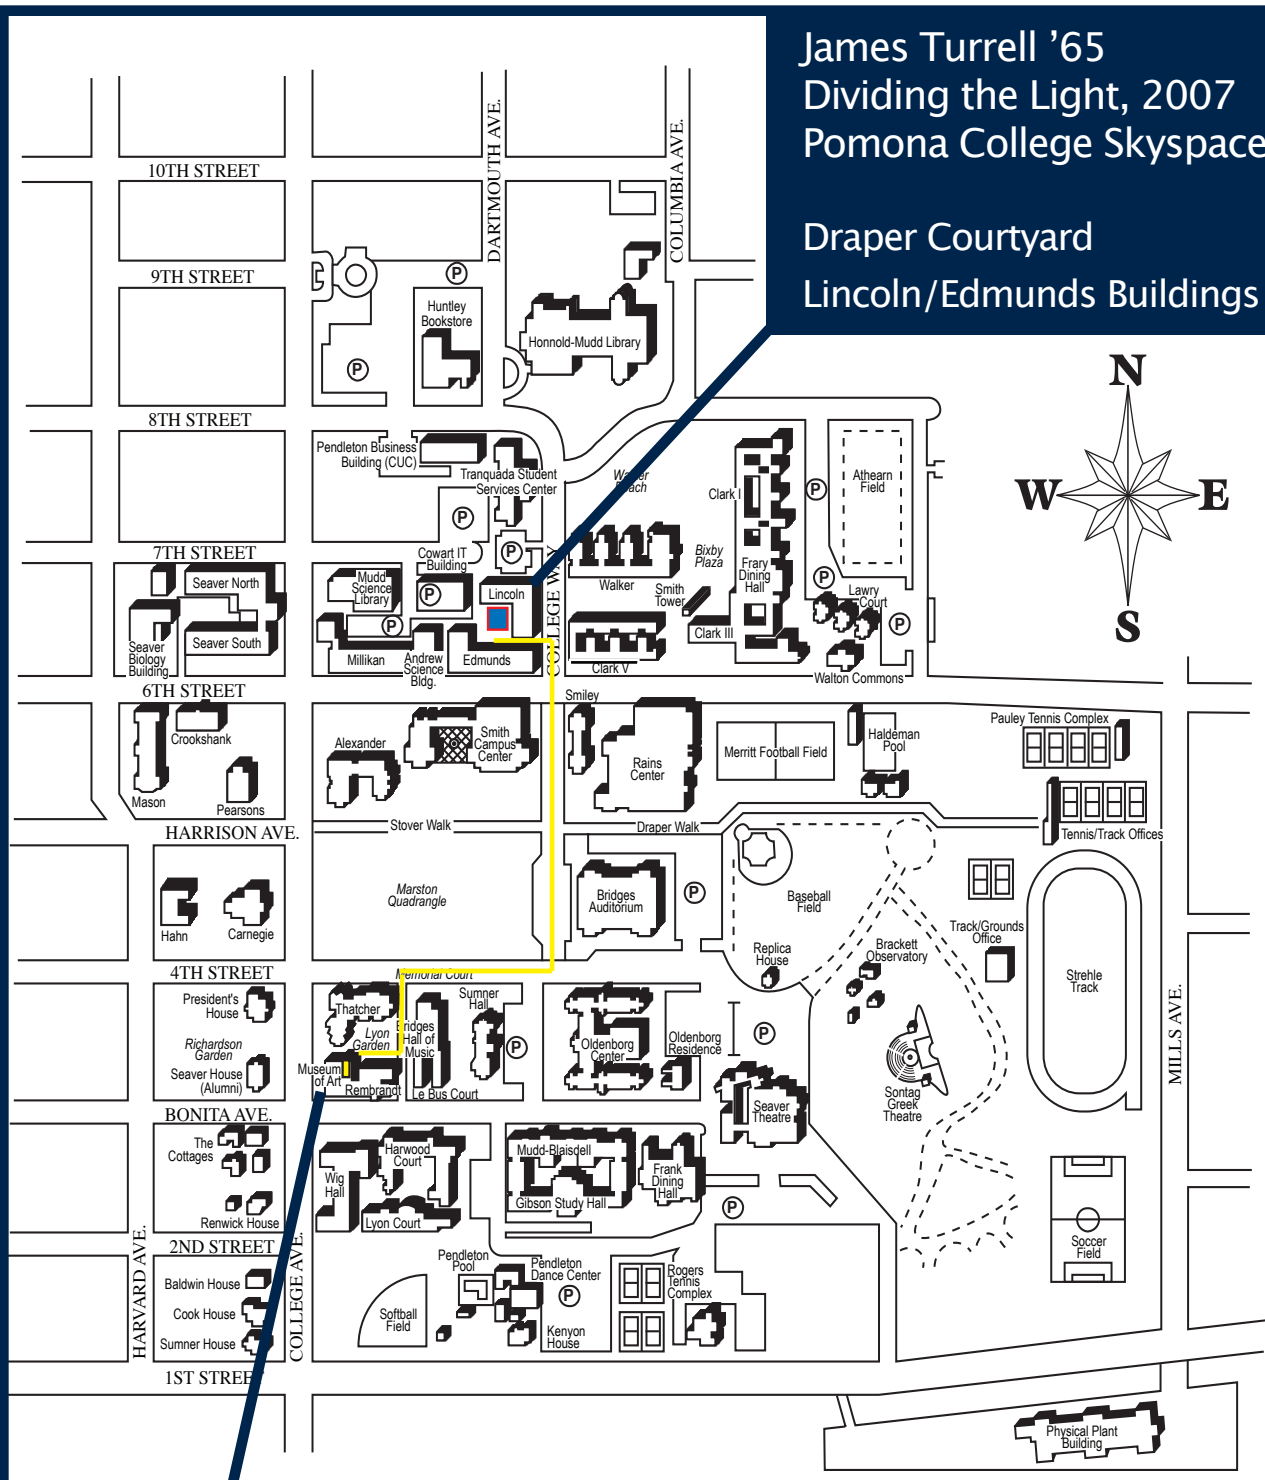

James Turrell '65
Dividing the Light, 2007
Pomona College Skyspace

Draper Courtyard
Lincoln/Edmunds Buildings

POMONA COLLEGE
MUSEUM
OF ART