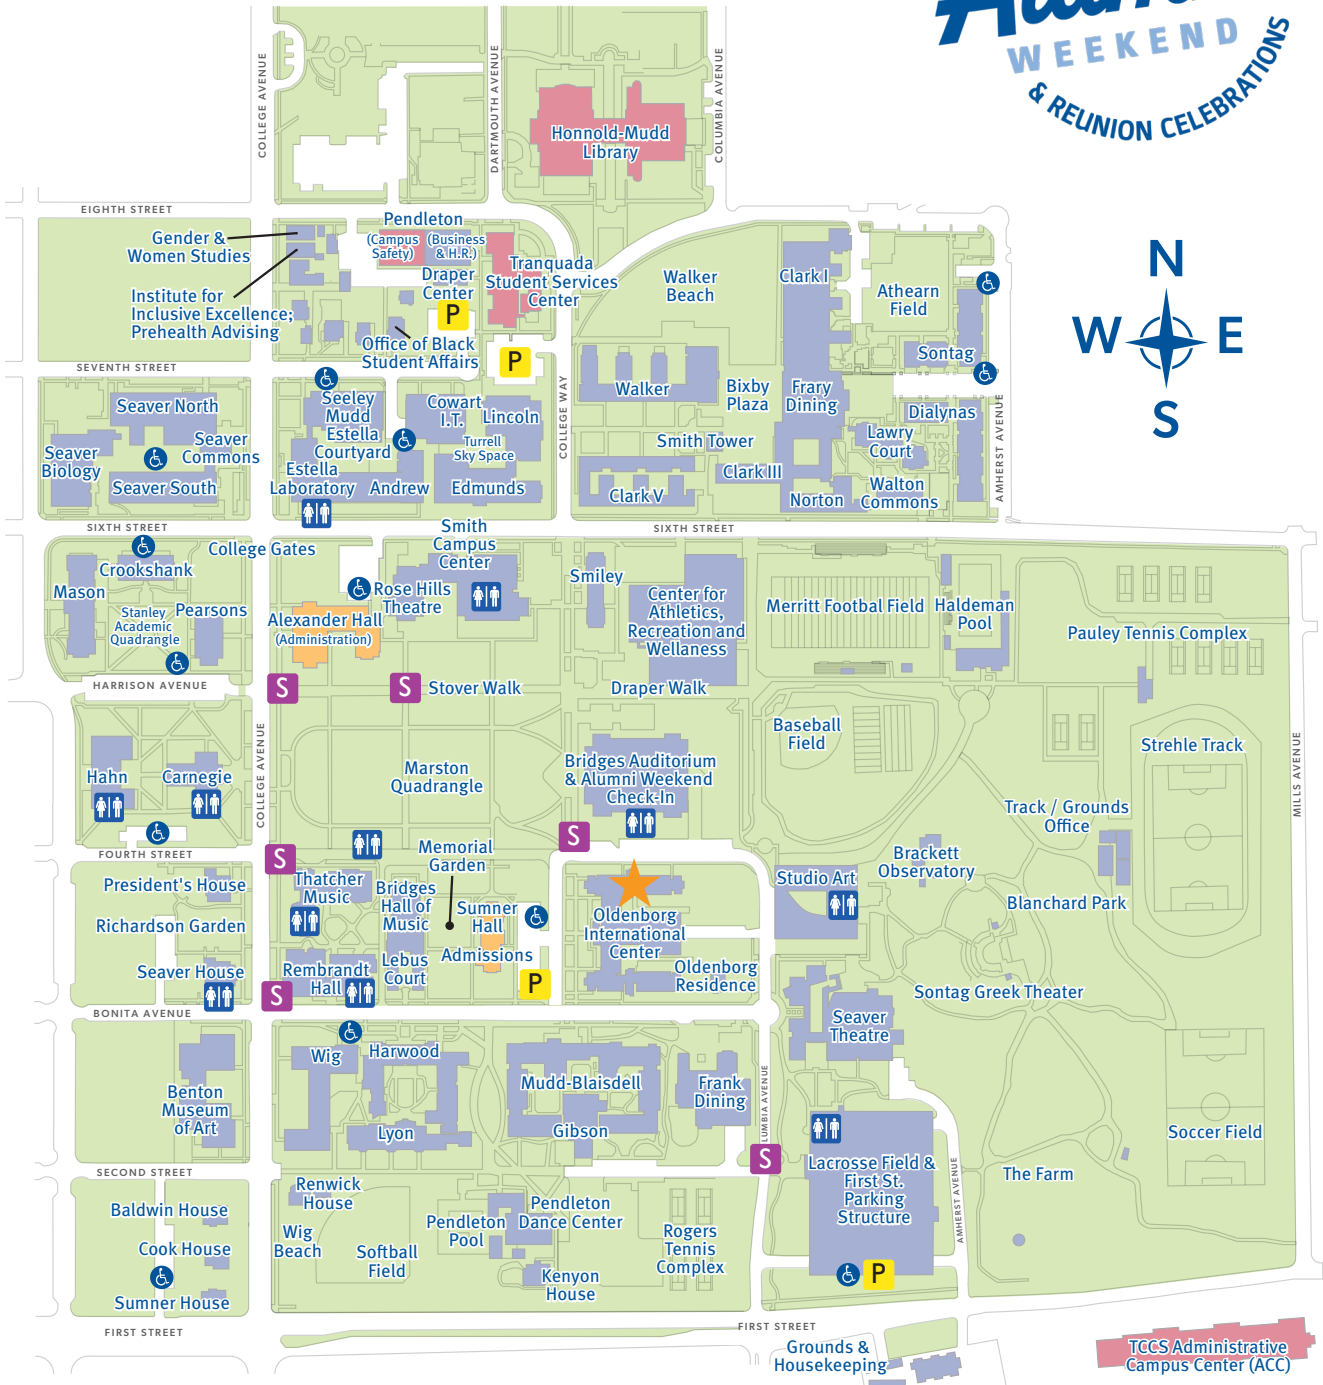

POMONA COLLEGE

-  Pomona Admissions & Administration
-  Parking
-  Other Pomona Facilities
-  The Claremont Colleges Services (TCCS)
-  Handicap Parking

-  Shuttle Stops: First St. Parking Structure, Bridges Auditorium, Seaver House/Benton Museum of Art, Marston Quad (4th St. & College Ave.), Academic Buildings (5th St. & College Ave.) and Smith Campus Center
-  Bridges Auditorium, Smith Campus Center, Carnegie Building, Hahn Hall, Seaver House, Thatcher Music Building, Rembrandt Hall, First St. Parking Structure, Studio Art and Estella Laboratory
Portable Restrooms: Marston Quad