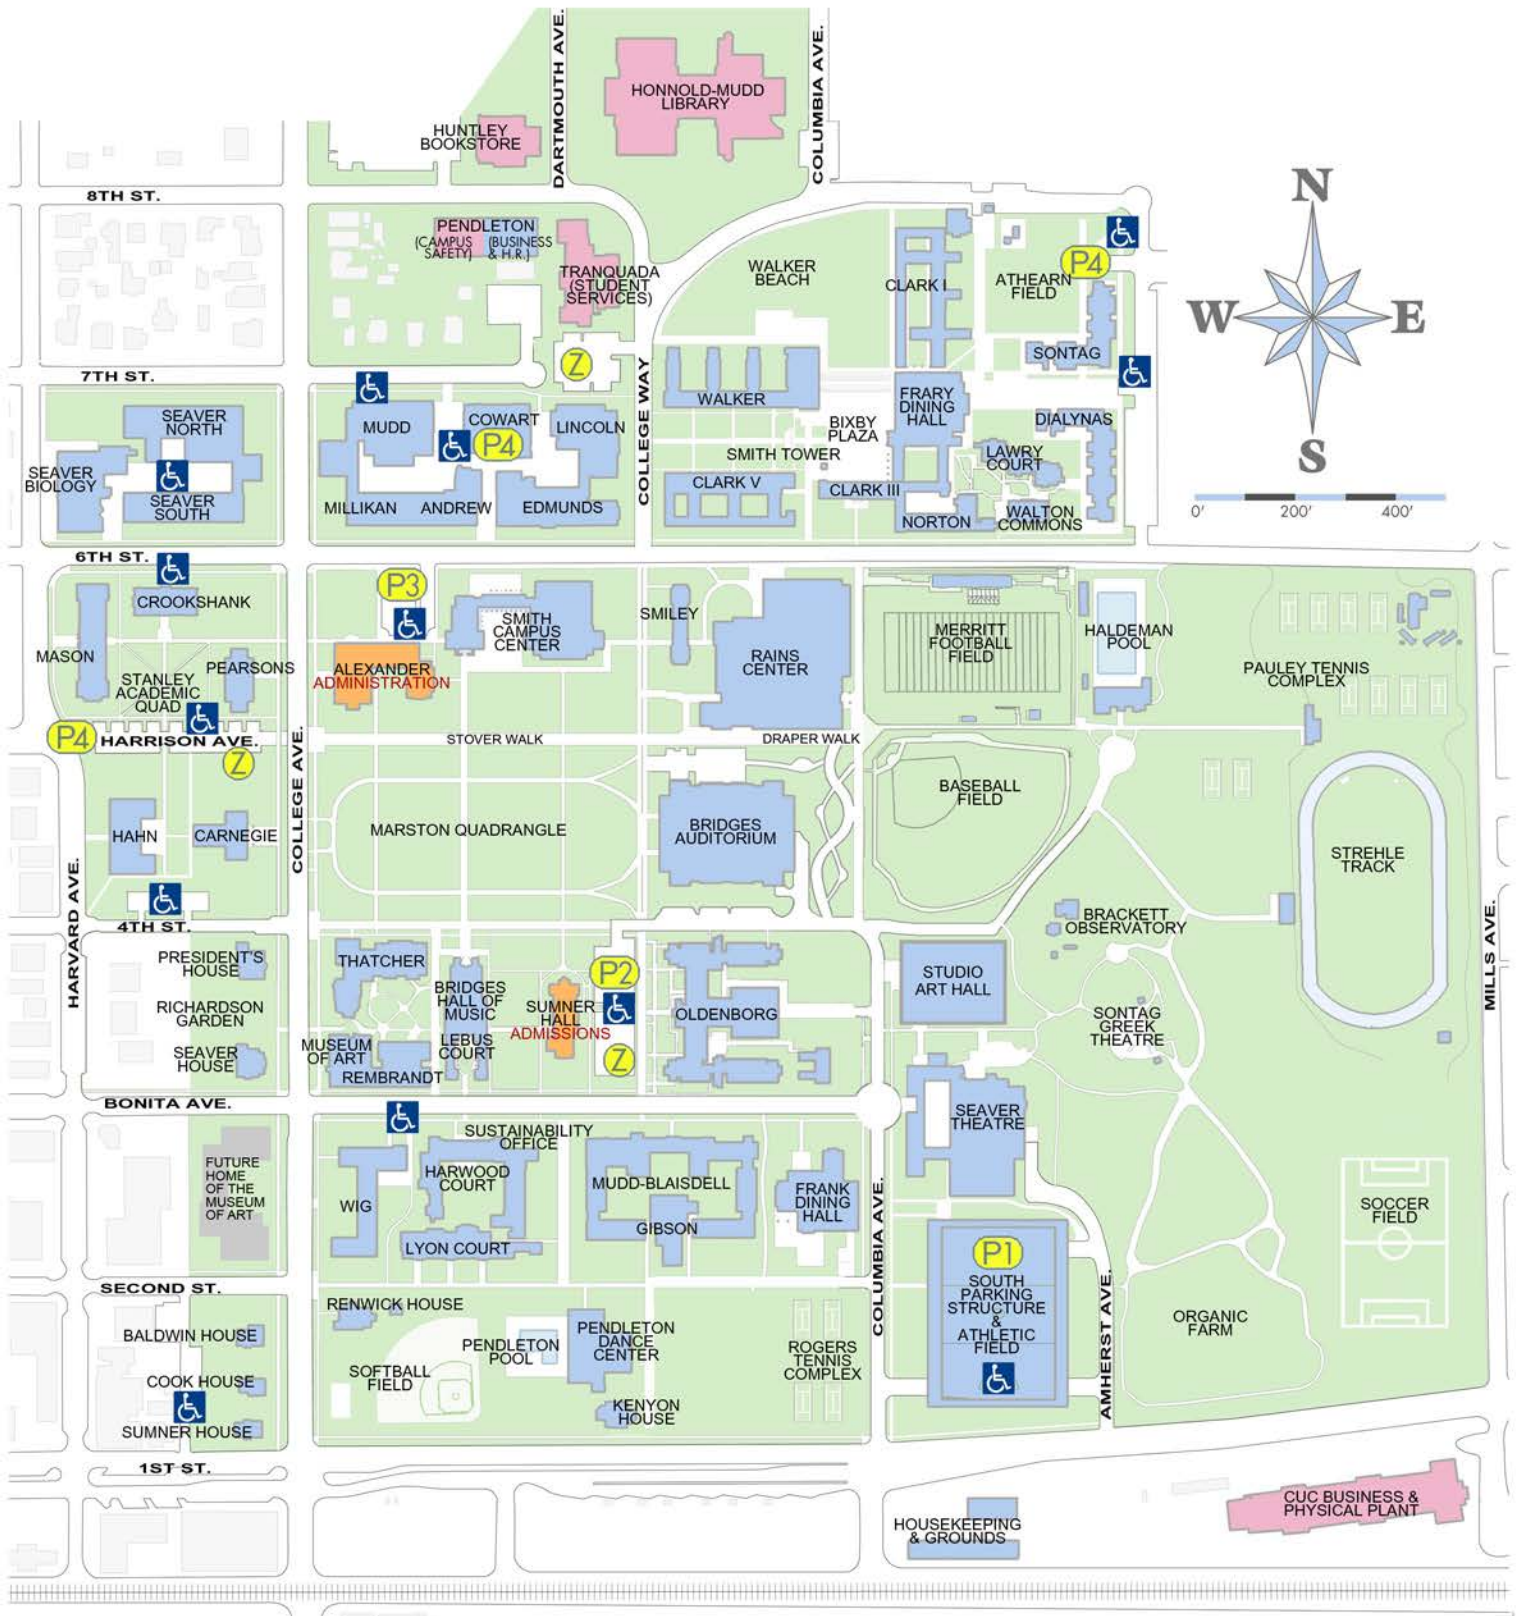

Pomona College

VISITORS' MAP

**POMONA
ADMISSIONS &
ADMINISTRATION**

**OTHER POMONA
FACILITIES**

**CLAREMONT UNIVERSITY
CONSORTIUM FACILITIES**

P1 GENERAL
PUBLIC
PARKING

P2 GUEST
PARKING FOR
ADMISSIONS

P3 GUEST PARKING
FOR ADMINISTRATION
BUILDING

P4 STUDENT AND/OR
FACULTY/STAFF
PARKING

Z ZIP CAR
PARKING

♿ HANDICAP
PARKING

ON-STREET PARKING FOR THE GENERAL PUBLIC IS ALSO AVAILABLE ALONG COLLEGE AVENUE

ON-STREET PARKING FOR FACULTY/STAFF ONLY IS ALSO AVAILABLE ALONG BONITA AVENUE.